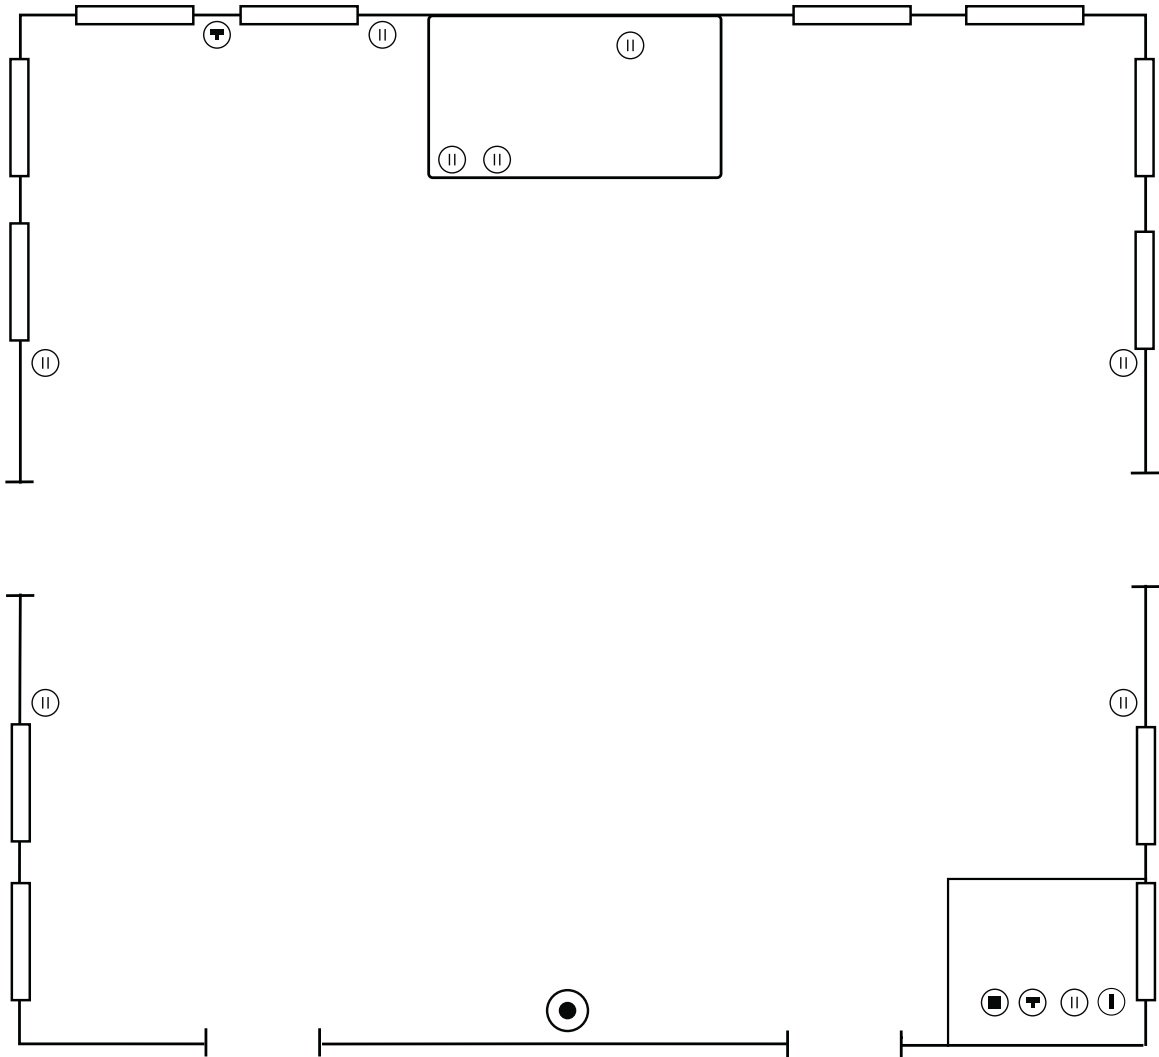

Anasazi Canyon

- - Data Access
- Ⓜ - Electrical Outlet
- ⦿ - Fireplace
- Ⓛ - Light Switch
- ⊕ - Telephone Jack

Specifications

Dimensions: (LxWxH) 50' x 45' x 9'
 Square Footage: 2,250 sq. ft.

Seating

Banquet	180
Reception	200
Theatre	240